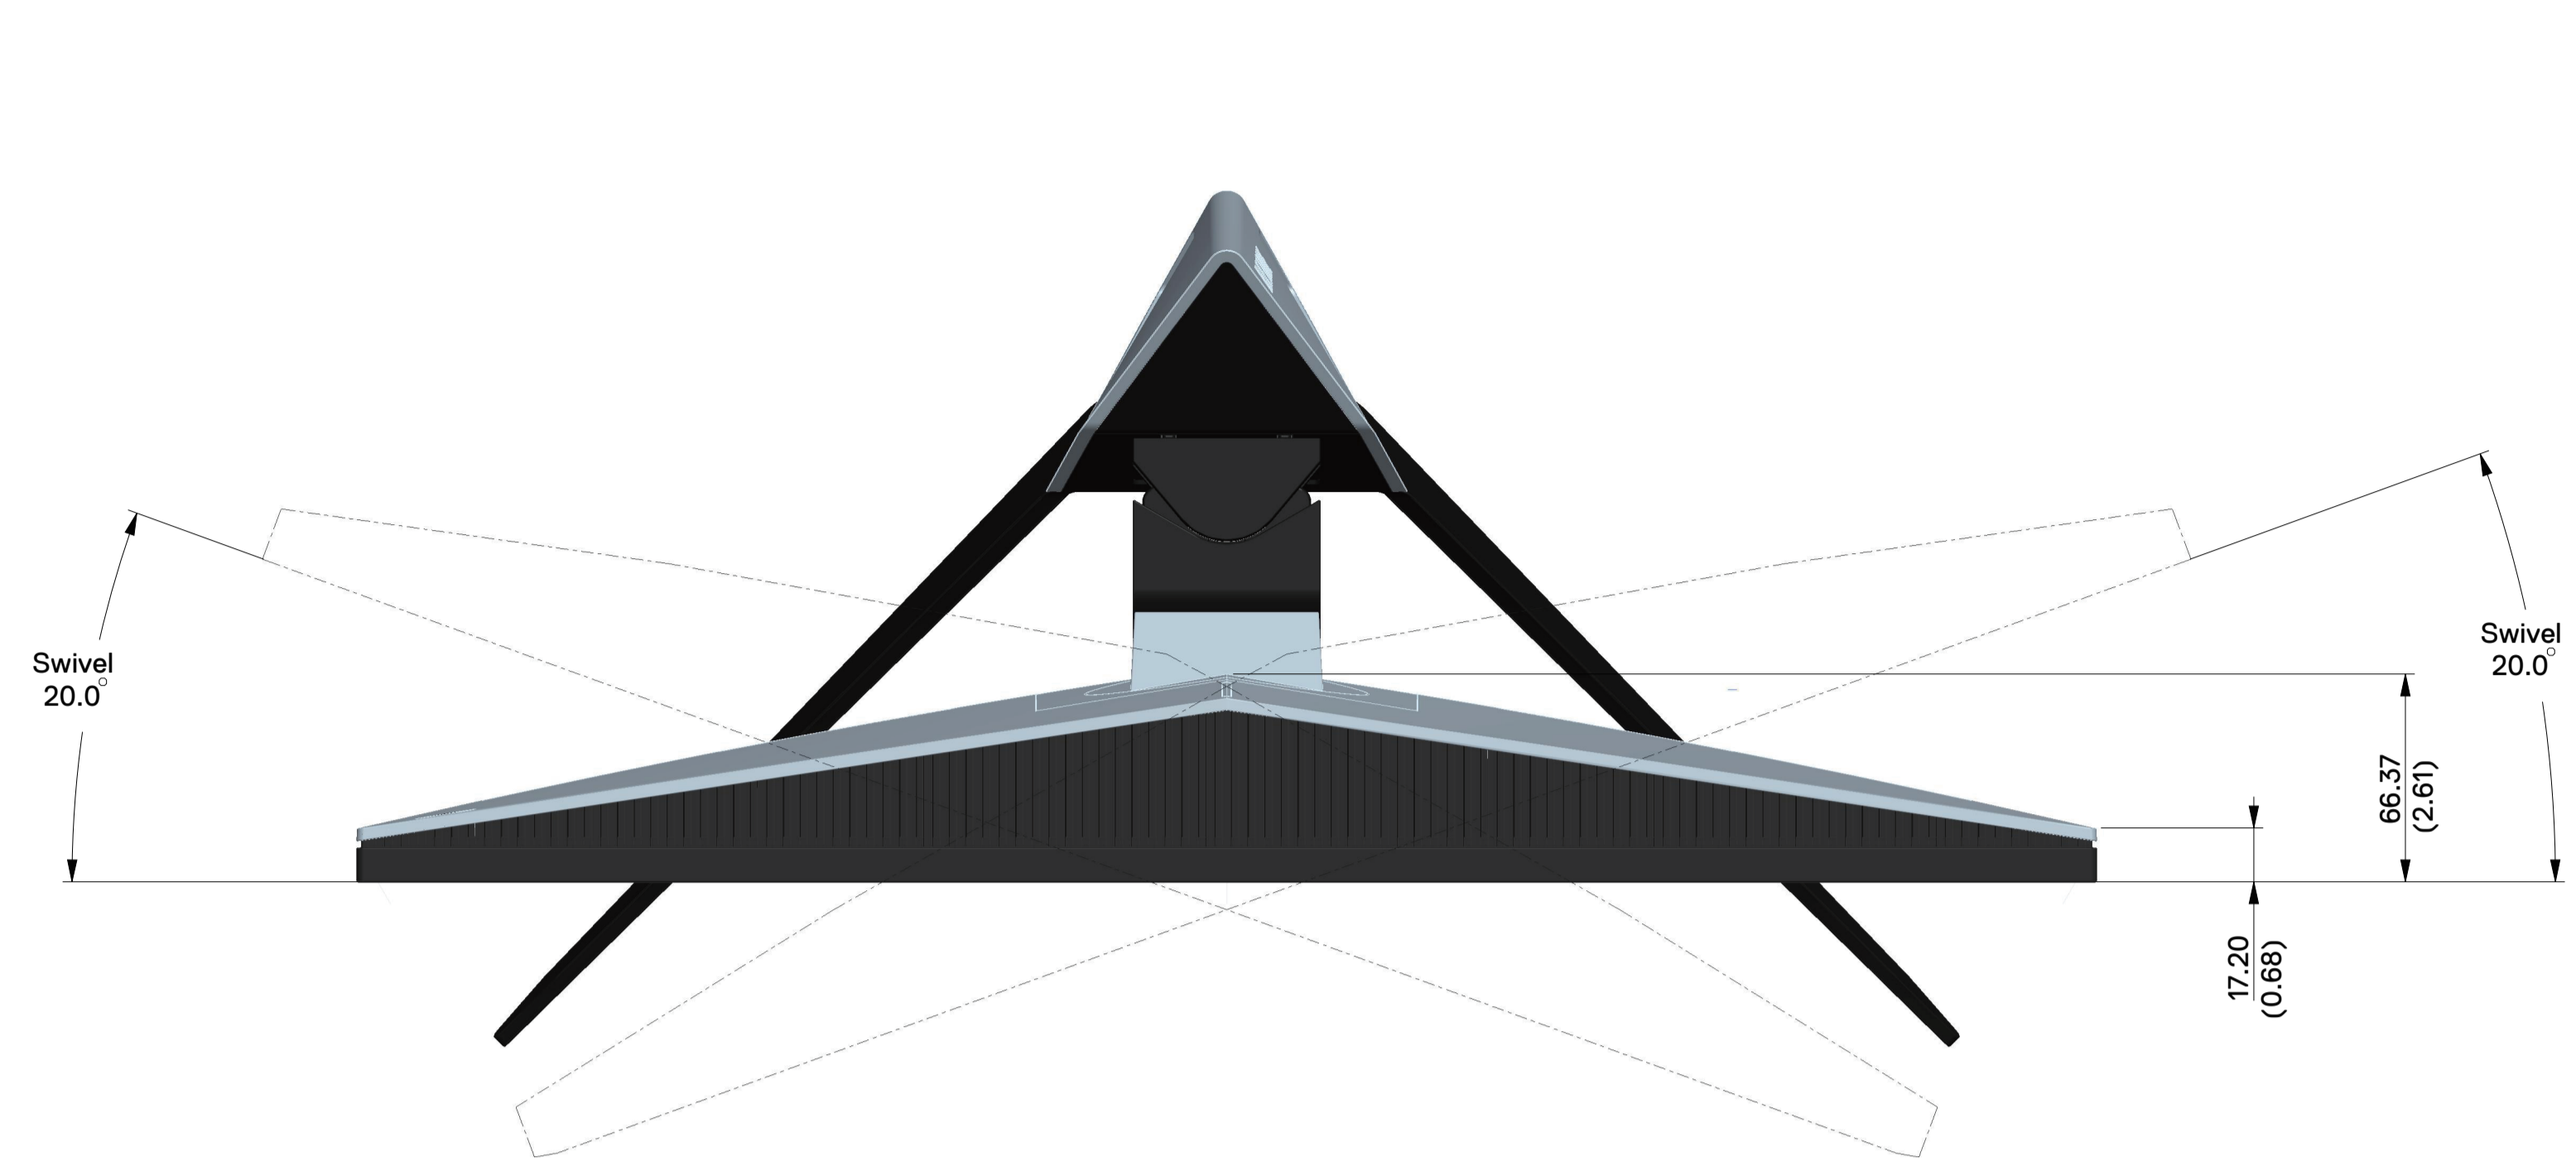

AW2518HF Outline Dimension

Nominal Dimension
Unit : mm

Back View of Monitor without stand