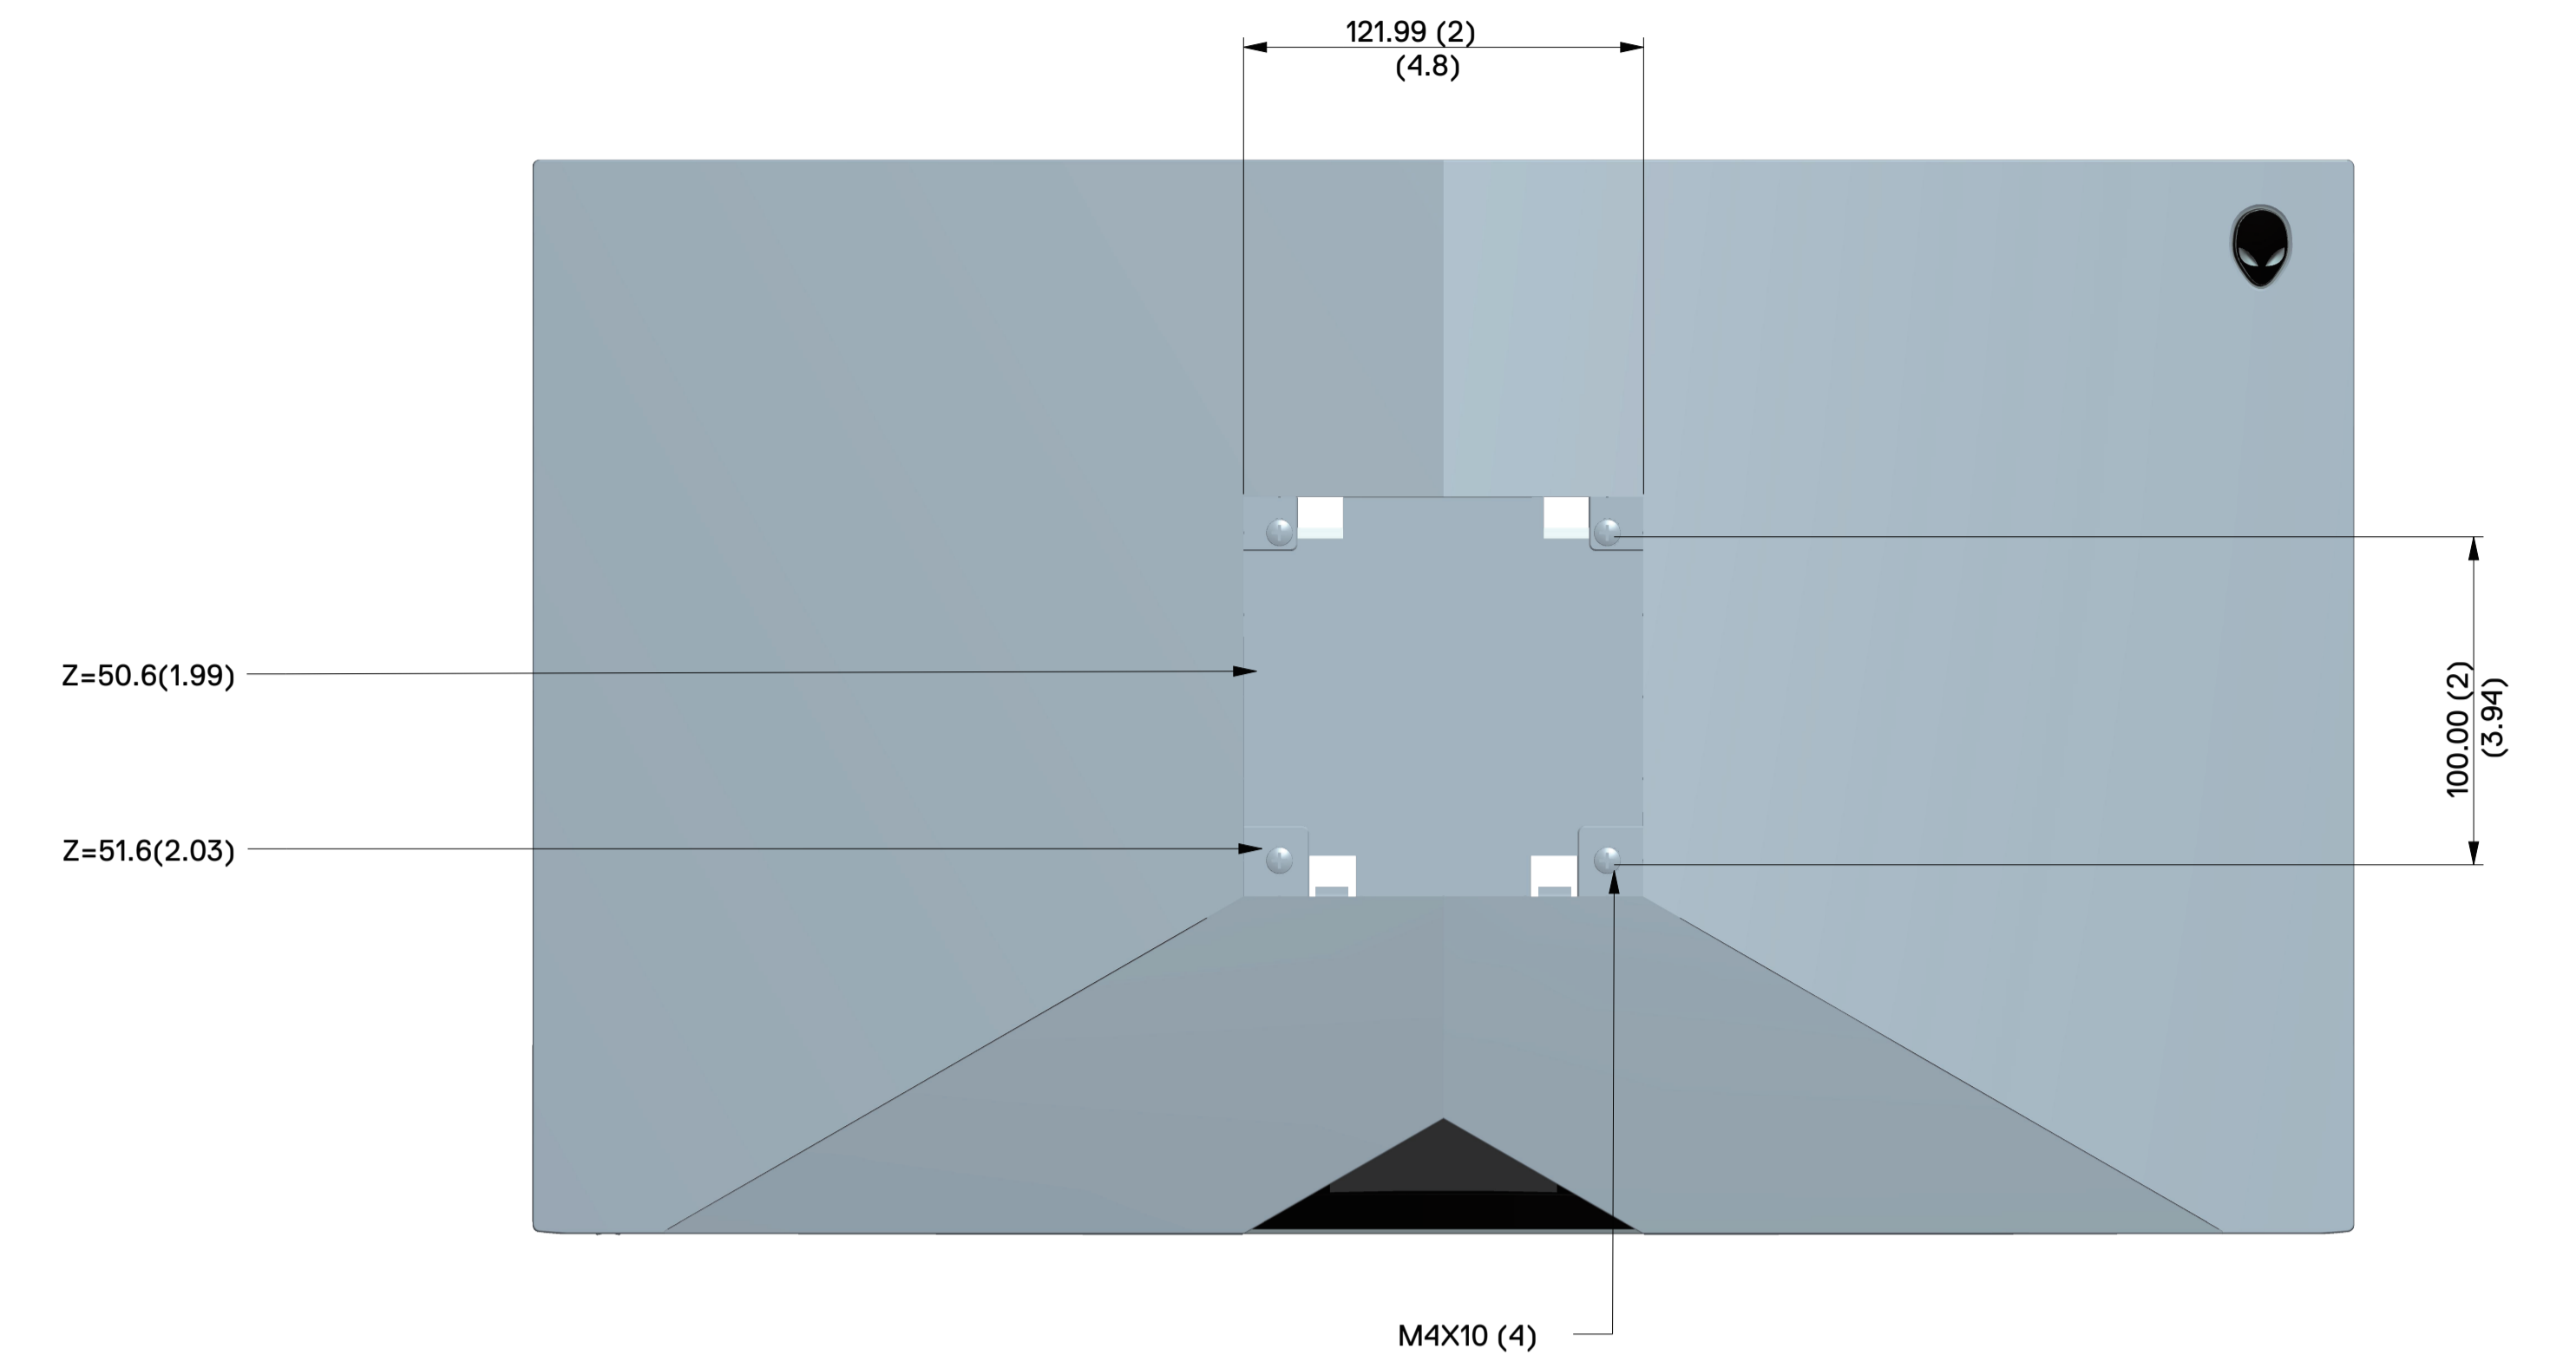

AW2518HF Outline Dimension

Nominal Dimension
Unit : mm

Back View of Monitor without stand